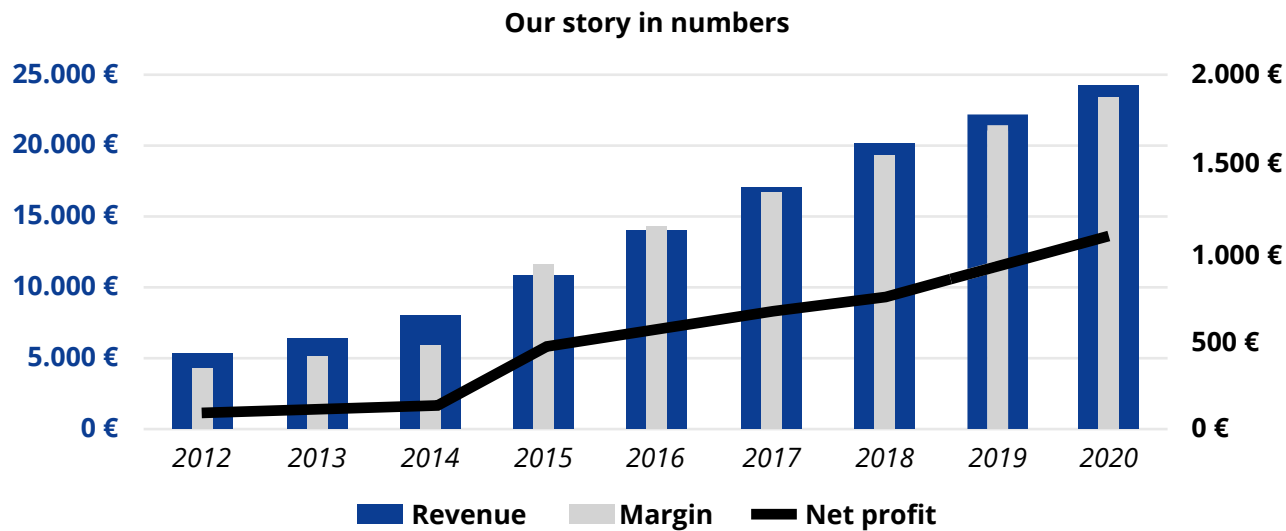

# AUTOLUCE

---

*Performance and Care since 1960*

	AUTOLUCE	MarketAverage
Revenue 2020	22,6 Mc	2,5 Mc
Growth 2020	11,7%	3,0%
Main Suppliers	Parts Suppliers	National and Regional distributors
Workshops Network	> 1.000	150
Online Orders	26%	<8%

# OUR NUMBERS

- Founded in Milan in 1960
- Reseller Bosch, Authorized Dealer of Magneti Marelli and Founder of Group Auto Italia
- 5 platform and 52 employees
- 30 vans and drivers for a total of 1.500 deliveries/day
- Direct relationships with major parts manufacturers